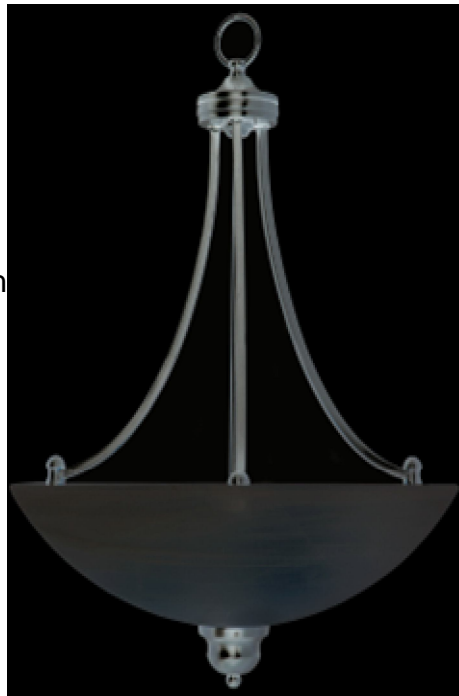

**Description:**

3 Light Pendant

**Style:**

Traditional design

**Content:**

3 Light pendant fixture in brushed nickel finish with white alabaster glass. 120Volt.

**Dimensions:**

17-1/2"W x 25-1/2"H

**Finish:**

Brushed nickel

**Diffuser:**

White alabaster glass

**Lamp Source:**

3 x 100 Watt Max Medium Base Lamps(not included)

**Ratings:**

UL & CUL listed and labeled