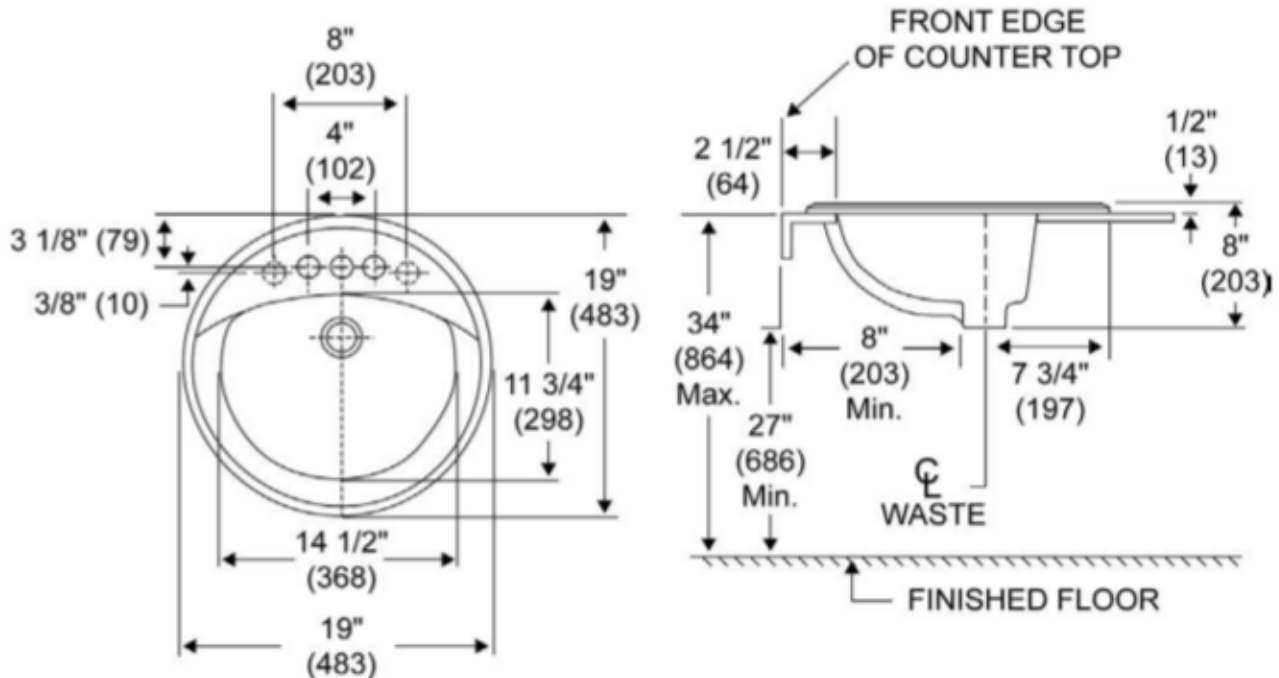

Specification