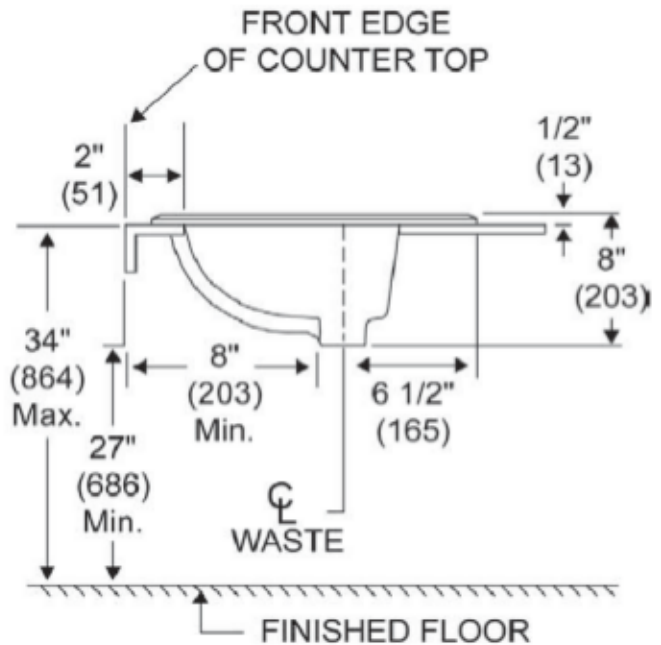

Specification