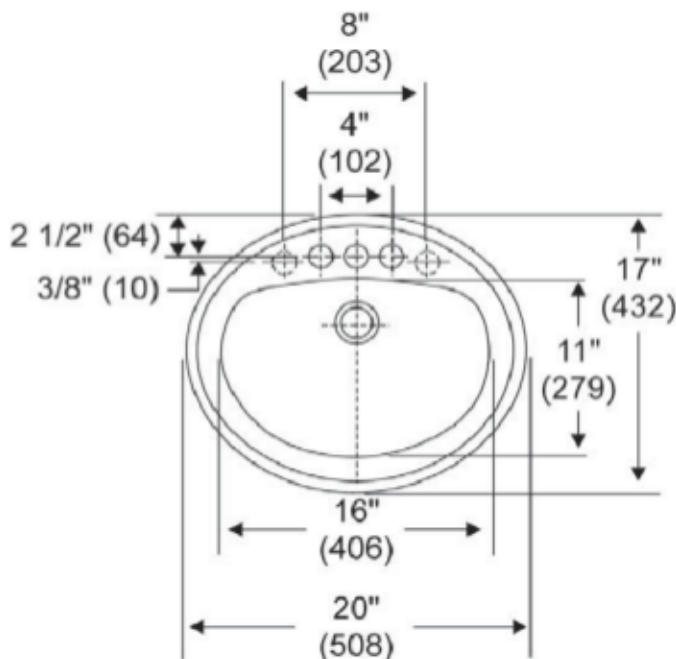

Specification