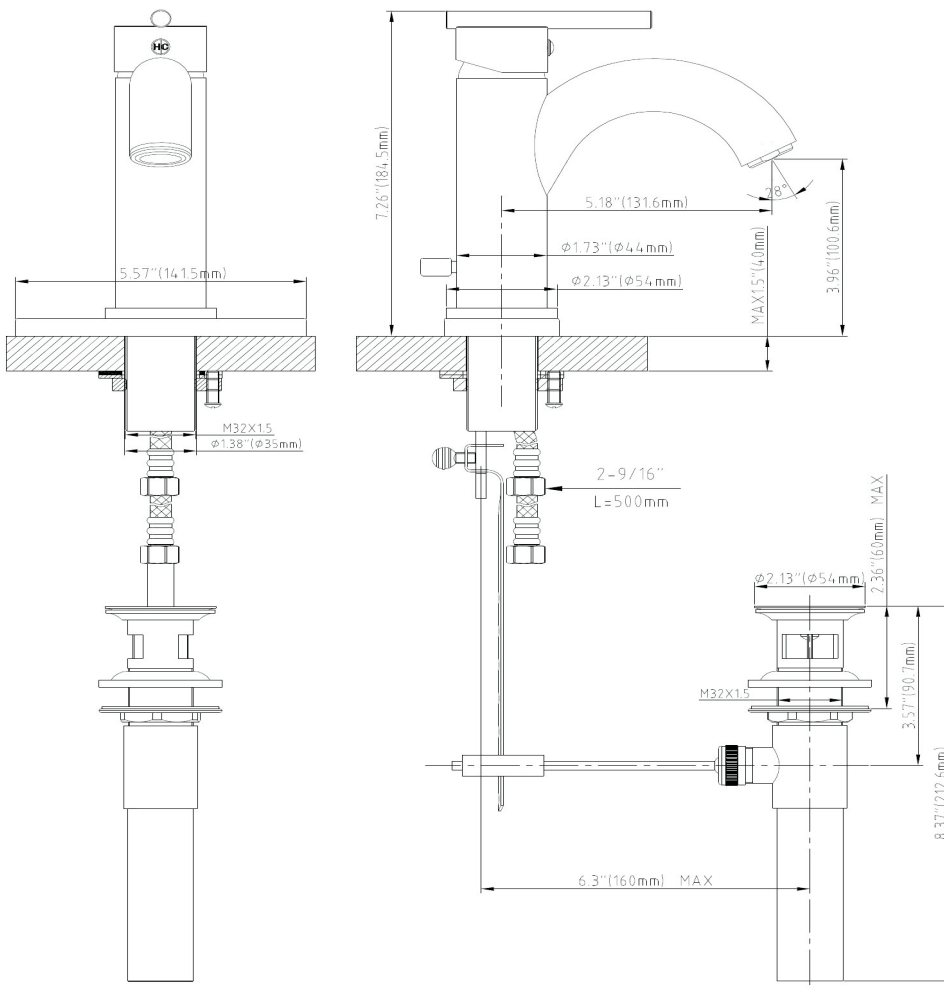

PREMIER

Abington Collection

Loop Handle Bath Faucet

202158 - Brushed Nickel

FEATURES

- Solid Brass Waterway
- 4" Center Set, Single-Hole or 3-Hole Installation
- Matching Metal Pop-Up Drain Set
- Aerator limited to 1.5 GPM max (5.7 L/min)
- Ceramic Cartridge

DIAGRAM

APPLICABLE STANDARDS/CODES

Specified model meets or exceeds the following:

- ASME A112.18.1
- CSA B125.1
- NSF61-9
- Listed IAPMO/cUPC