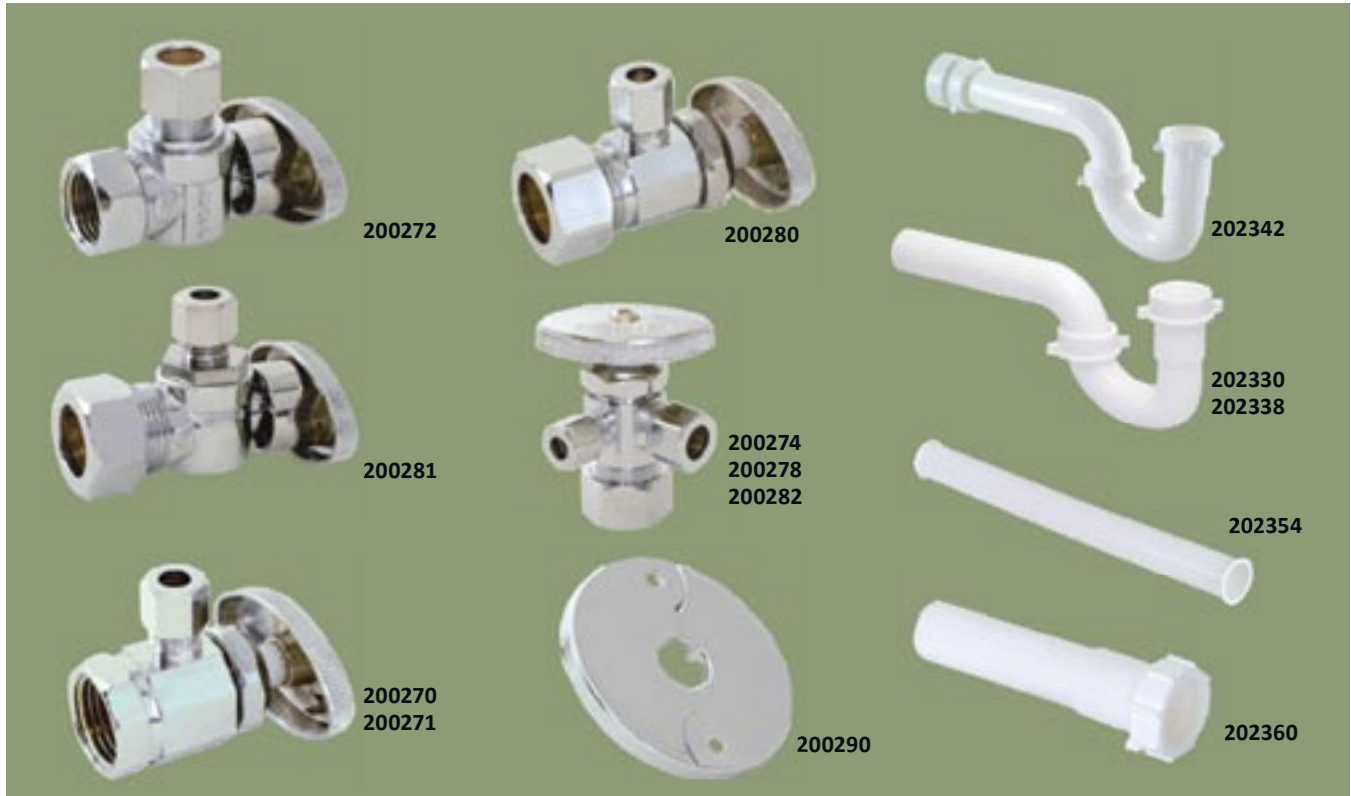

Dishwasher Hose | 72" with elbow
200256

Dishwasher Connector

200253 3/8" Comp x 3/4" FHT Swivel

Stainless Supply Line

200250 1/2" FIP x 3/8" Comp x 20"

Vinyl Supply Line

200294 1/2" FIP x 3/8" Flare x 20"

PLUMBING - KITCHEN ACCESSORIES