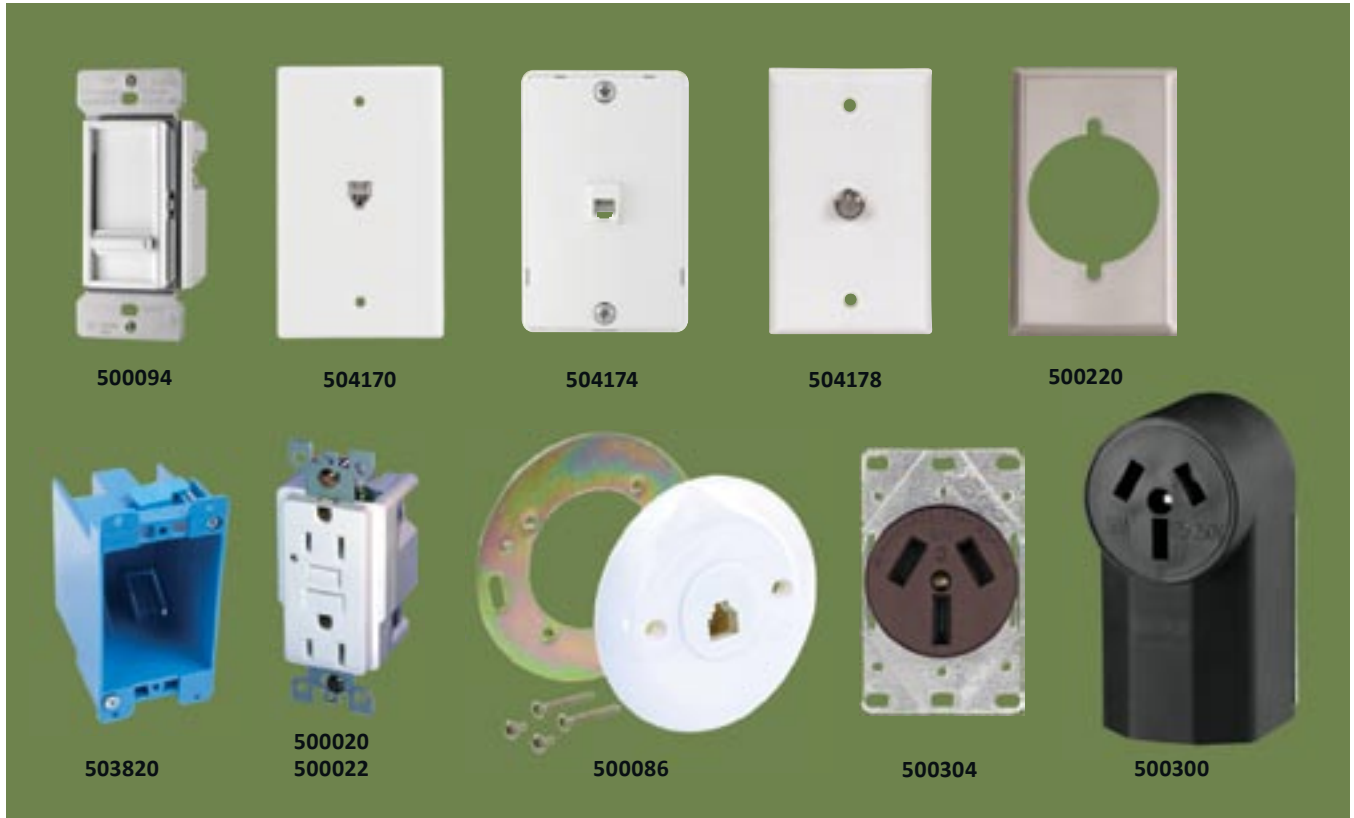

ELECTRICAL

ELECTRICAL

ELECTRICAL DEVICES

ELECTRICAL

ELECTRICAL DEVICES

COOPER Wiring Devices

Toggle Switch | CO/ALR
504114 white, 15 amp

Toggle Switch | White
504112 15 amp
504106 15 amp, 3 way
504116 15 amp, 3 way, CO/ALR

Decorative Toggle Switch
504122 15 amp, 3 way
504118 15 amp

Dual Toggle Switch
504126 white

COOPER Wiring Devices

Duplex Receptacle | 15 amp
504140 white
504142 white, tamper proof

Duplex Receptacle | 20 amp
504144 white

Duplex Receptacle
504148 white, CO/ALR

Decorative Duplex Receptacle | white
504152 15 amp
504156 20 amp

ELECTRICAL
ELECTRICAL DEVICES

ELECTRICAL
ELECTRICAL DEVICES

Dimmer Switch 600W 3 Way
500094 white

Telephone Jack | with plate
504170 white

Telephone Jack | Surface mount
504174 white

Cable Plate | with jack
504178 white

Metal Range Receptacle Plate
500220 1 gang

Old Work Electrical Box
503820 1 gang plastic

GFCI Receptacle | with LED
500020 15 amp, white