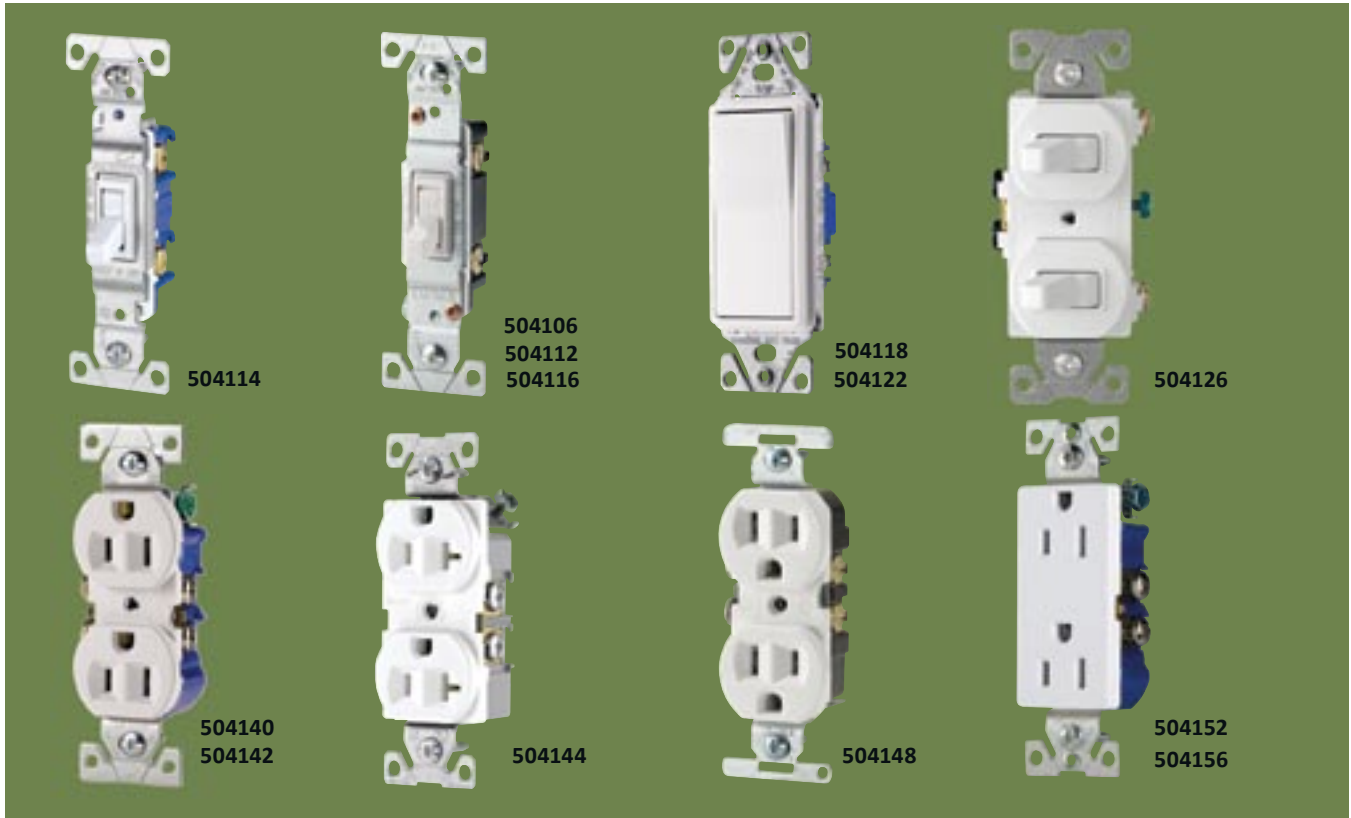

ELECTRICAL

ELECTRICAL

ELECTRICAL DEVICES

ELECTRICAL

ELECTRICAL DEVICES

COOPER Wiring Devices

Toggle Switch | CO/ALR
504114 white, 15 amp

Toggle Switch | White
504112 15 amp
504106 15 amp, 3 way
504116 15 amp, 3 way, CO/ALR

Decorative Toggle Switch
504122 15 amp, 3 way
504118 15 amp

Dual Toggle Switch
504126 white

COOPER Wiring Devices

Duplex Receptacle | 15 amp
504140 white
504142 white, tamper proof

Duplex Receptacle | 20 amp
504144 white