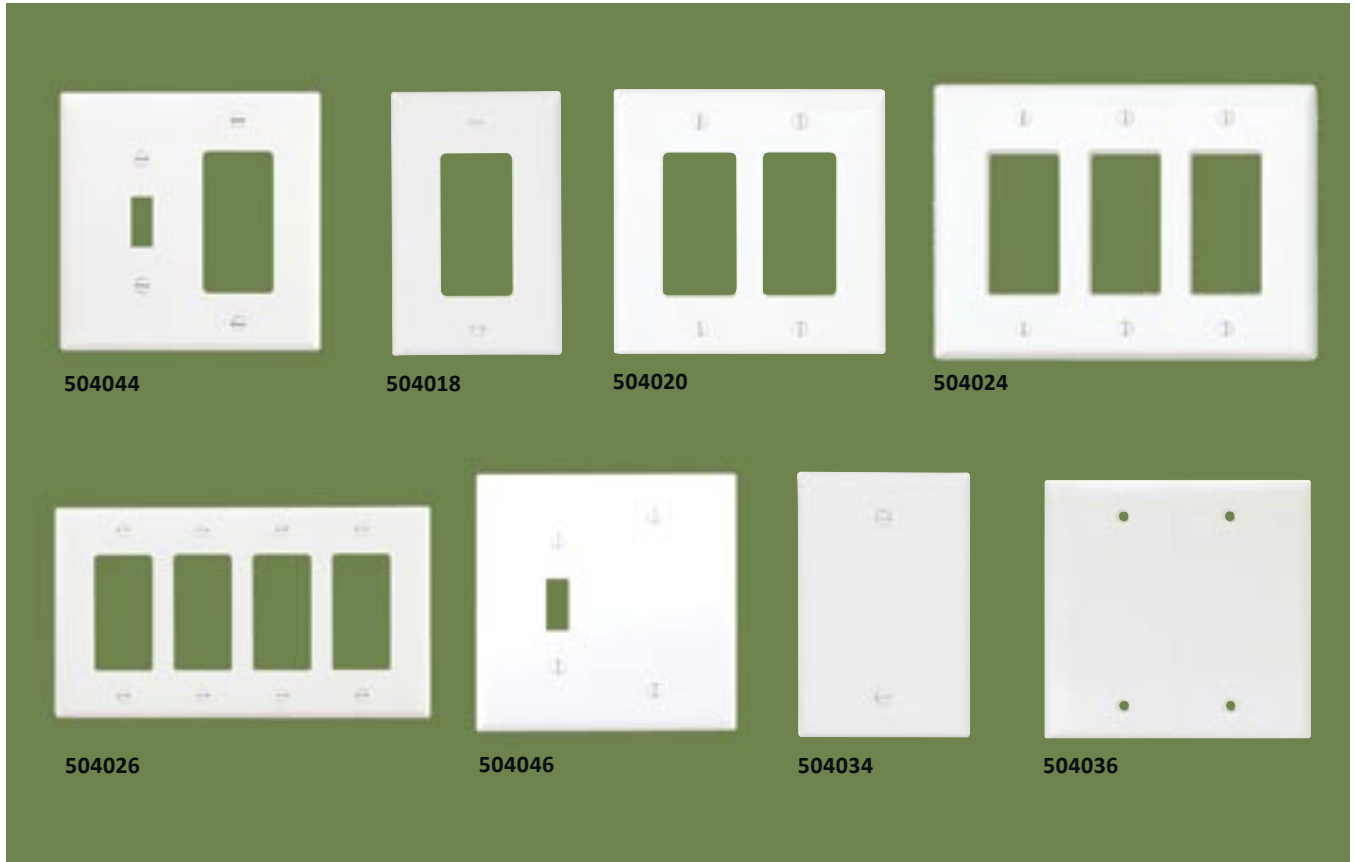

**ELECTRICAL
WALL PLATES**

504044

504018

504020

504024

504026

504046

504034

504036

**ELECTRICAL
WALL PLATES**

Decora Toggle Combo Plate Mid-Size
504044 white

Toggle Blank Combo Plate Mid-Size
504046 white

Decora Toggle Switch Plate Mid-Size
1 gang
504018 white

Decora Toggle Switch Plate Mid-Size
2 Gang
504020 white

Decora Toggle Switch Plate Mid-Size
3 gang
504024 white

Decora Toggle Switch Plate Mid-Size
4 gang
504026 white

Blank Plate Mid-Size
1 gang
504034 white

Blank Plate Mid-Size
2 gang
504036 white

Wall Plate Screws 1/2"
500026 white