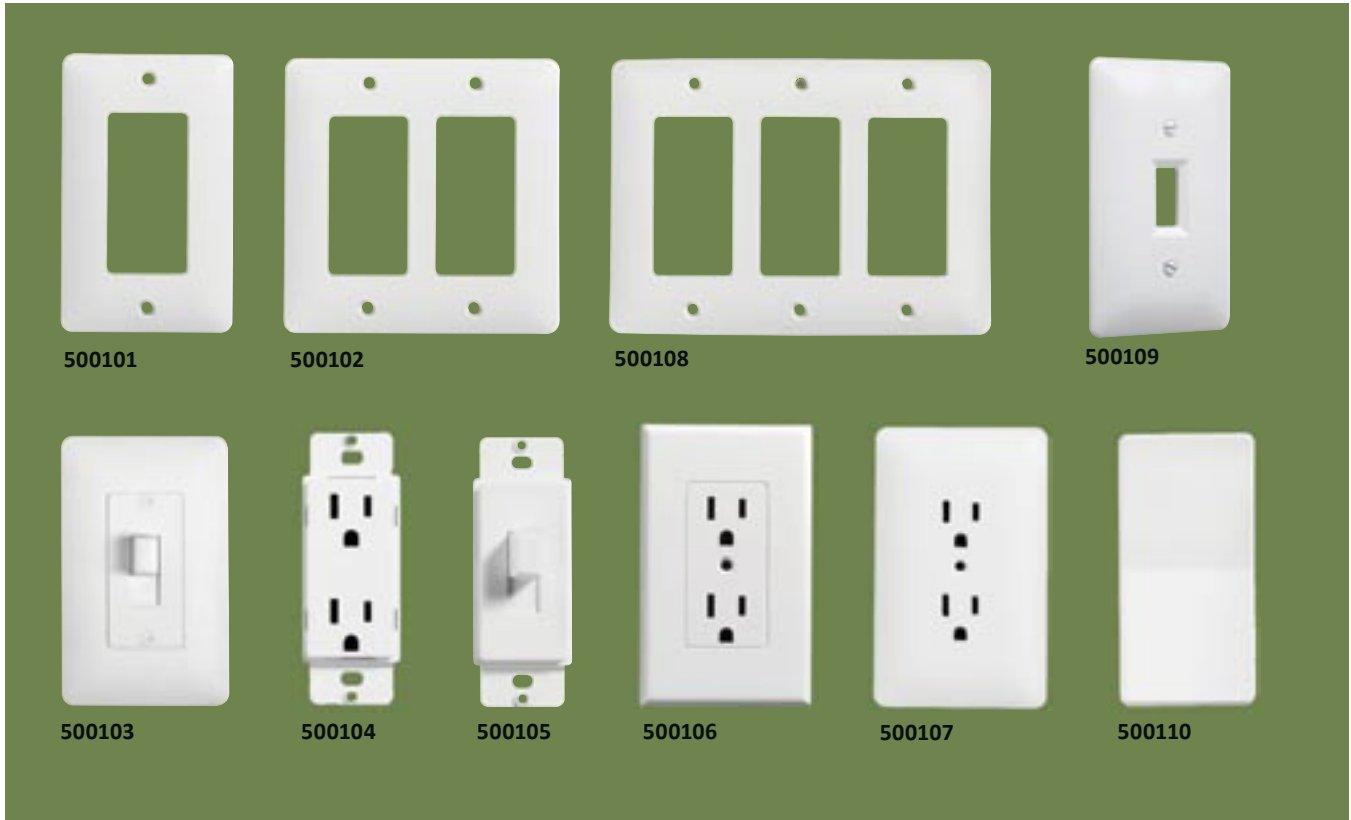

Blank Plate Mid-Size
1 gang
504034 white

Blank Plate Mid-Size
2 gang
504036 white

Wall Plate Screws 1/2"
500026 white

500026

ELECTRICAL MASQUE PLATES, RECEPTACLES

ELECTRICAL MASQUE PLATES, RECEPTACLES

Masque Rocker Switch Plate
1 gang
500101 white

Masque Rocker Switch Plate
2 gang
500102 white

Masque Rocker Switch Plate
3 gang
500108 white

Masque Single Toggle Switch Plate
500109 white

Masque Toggle Switch Cover-up
1 gang
500103 white

Masque Duplex Wall Plate Adapter
500104 white