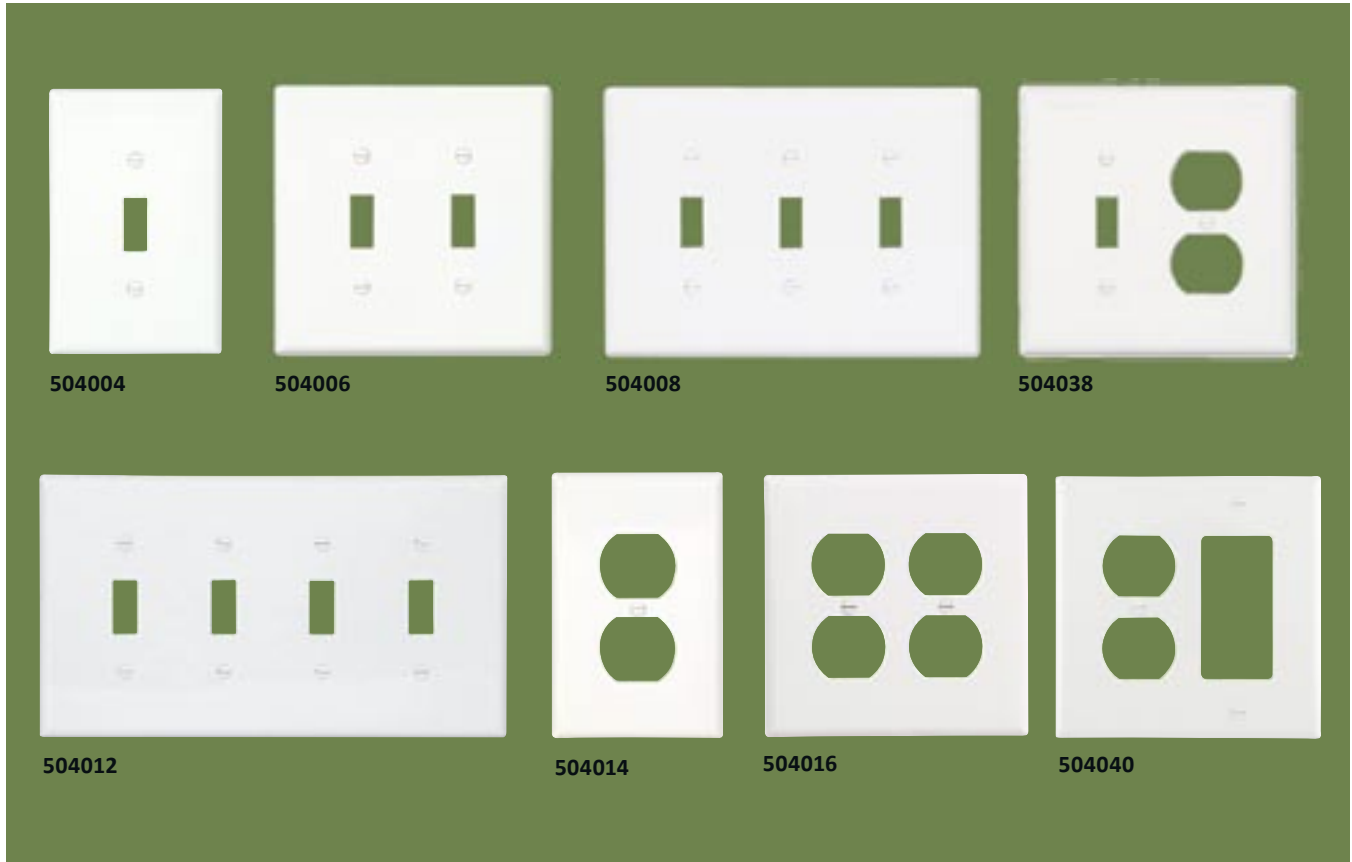

ELECTRICAL WALL PLATES

ELECTRICAL WALL PLATES

Switch Plate Mid-Size | 1 gang
504004 white

Switch Plate Mid-Size | 2 gang
504006 white

Switch Plate Mid-Size | 3 gang
504008 white

Duplex Receptacle Plate Mid-Size | 4 gang
504012 white

Duplex Receptacle Plate Mid-Size | 1 gang
504014 white

Duplex Receptacle Mid-Size | 2 gang
504016 white

Duplex/Toggle Plate Mid-Size
504038 white

Decora Toggle/Duplex
Receptacle Plate Mid-Size | 2 gang
504040 white